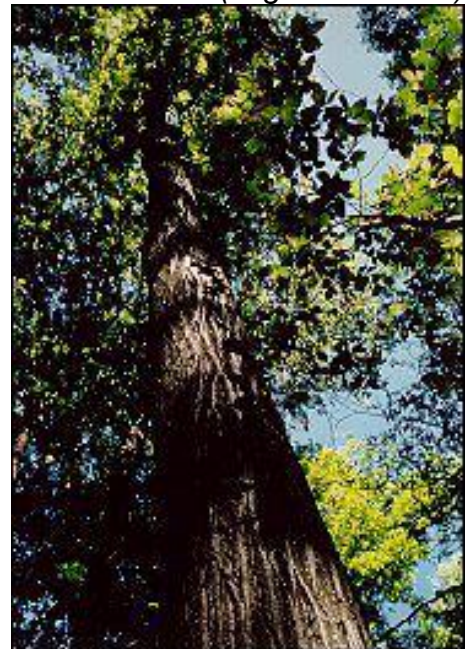

Species at Risk in Tyendinaga

Endangered

King Rail (*Rallus elegans*)

Spotted Turtle (*Clemmys guttata*)

Eastern Loggerhead Shrike
(*Lanius ludovicianus migrans*)

Butternut (*Juglans cinerea*)

Endangered

***Juniper Sedge* (*Carex juniperorum*)**

Panic Grass

Dry Tallgrass Prairie Type

Narrow-leaved Wild Leek

Threatened

Least Bittern (*Ixobrychus exilis*)

Stinkpot Turtle (*Sternotherus odoratus*)

Blanding's Turtle
(*Emydoidea blandingii*)

Dwarf Hackberry (*Celtis tenuifolia*)