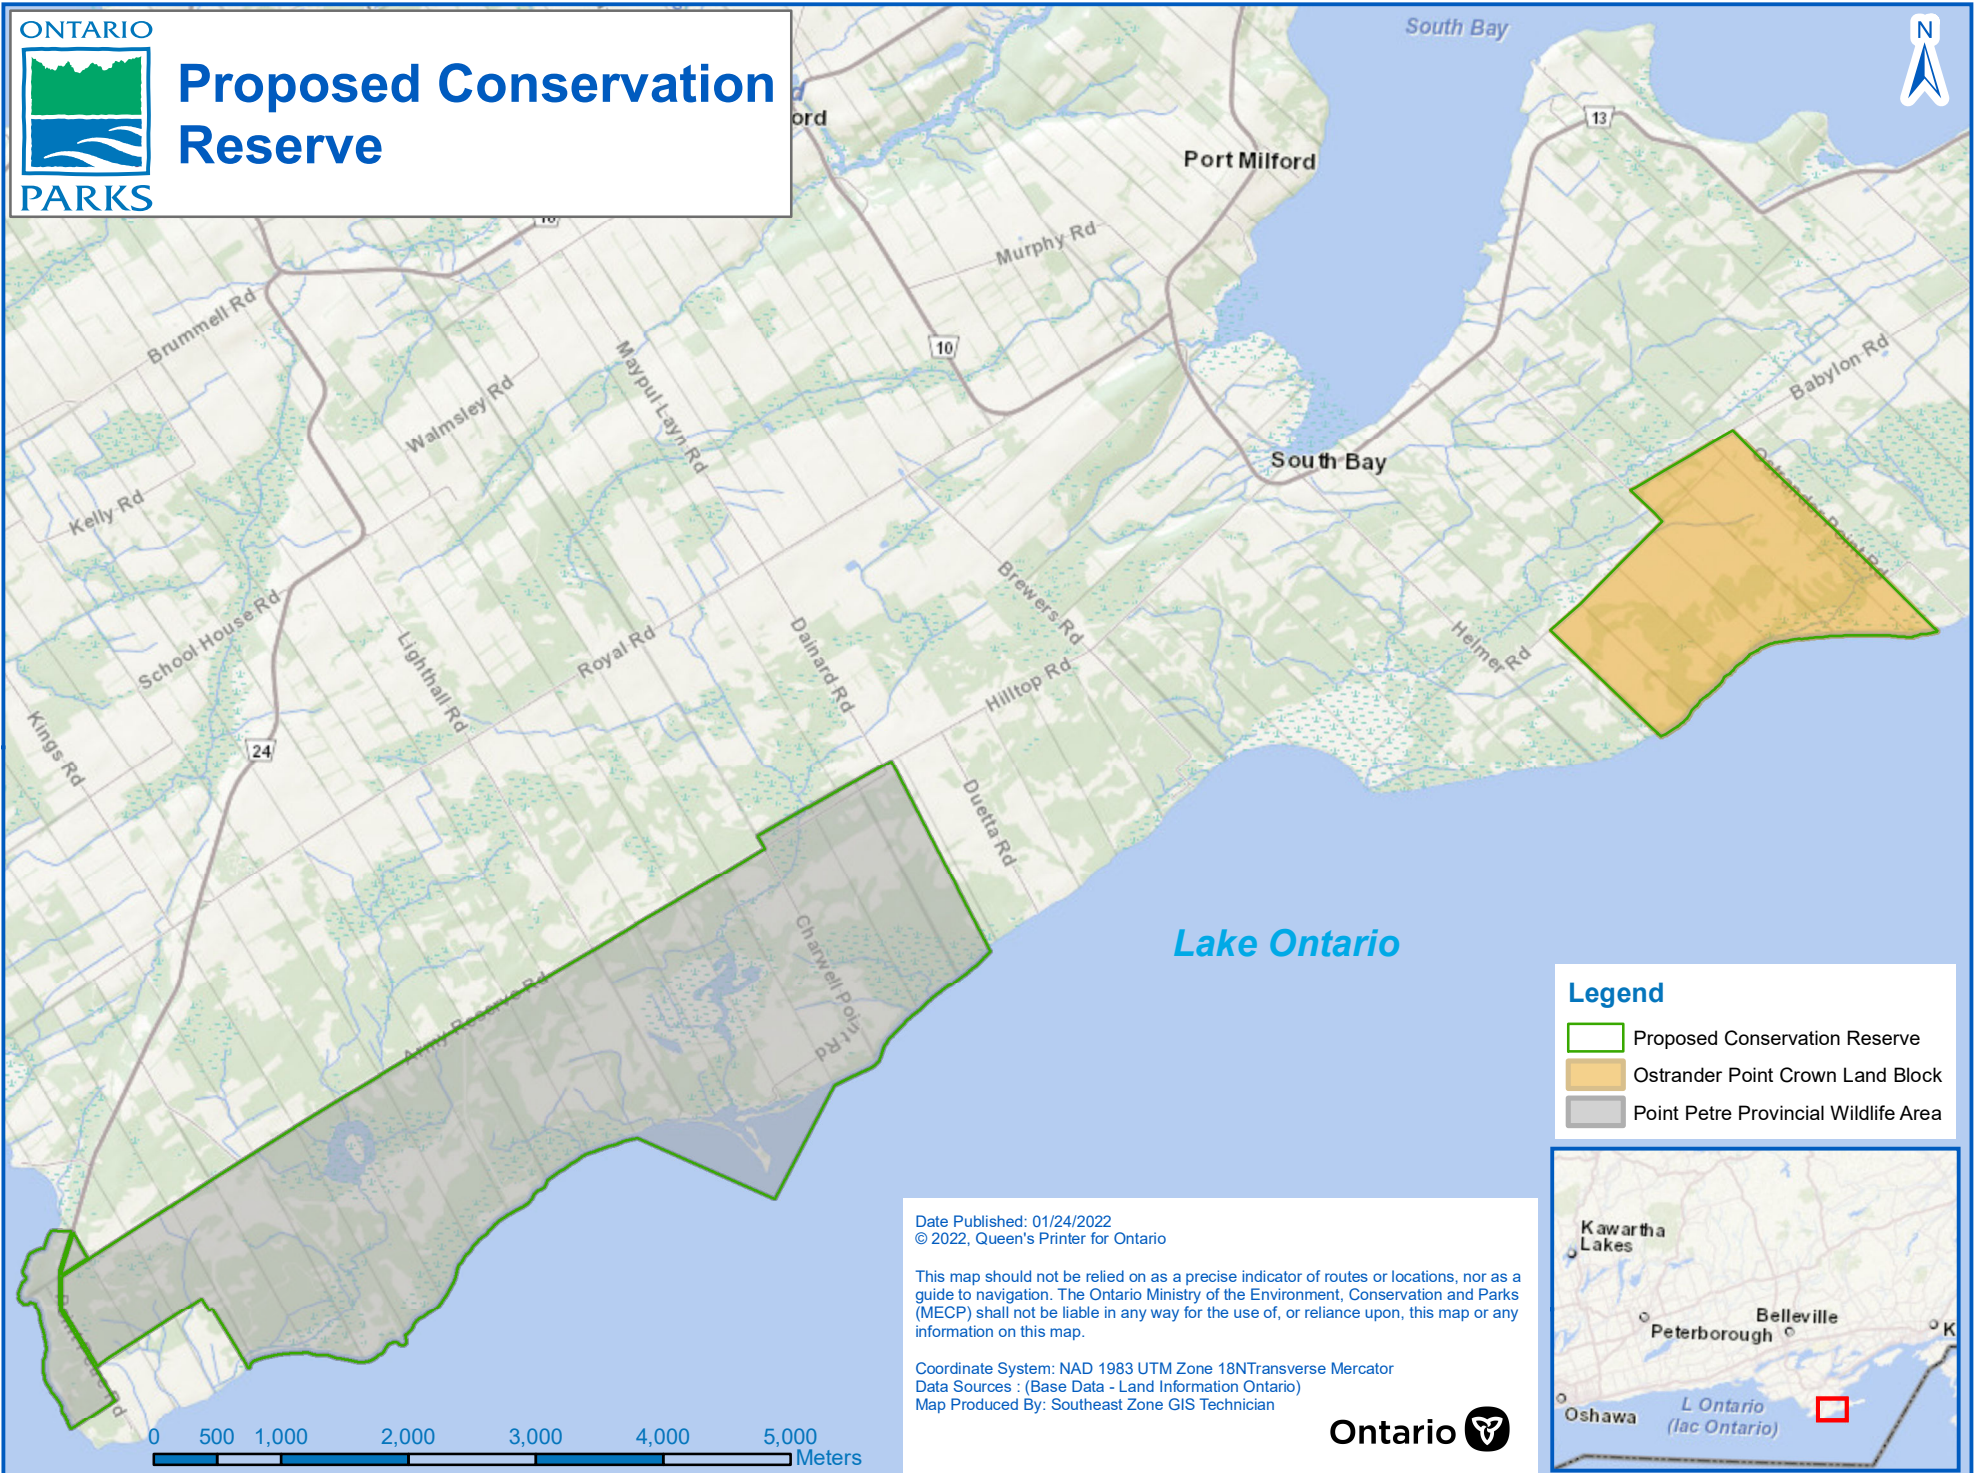

Proposed Conservation Reserve

Legend

- Proposed Conservation Reserve
- Ostrander Point Crown Land Block
- Point Petre Provincial Wildlife Area

Date Published: 01/24/2022
 © 2022, Queen's Printer for Ontario

This map should not be relied on as a precise indicator of routes or locations, nor as a guide to navigation. The Ontario Ministry of the Environment, Conservation and Parks (MECP) shall not be liable in any way for the use of, or reliance upon, this map or any information on this map.